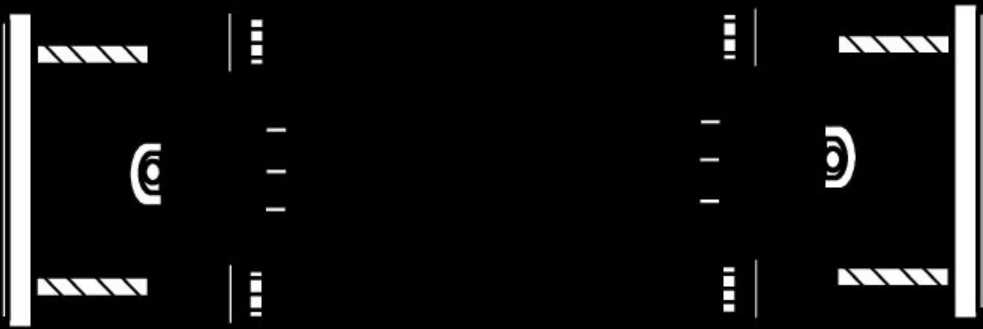

## 2 Door P/W and Door Lock Rectangular Switch Kit

#L39BTDL

This kit is for a vehicle with 2 power windows And power door locks . This kit includes a 2 door master switch panel for the driver's door and a double switch panels for window control and power door locks. This kit comes with the required polarity reversing modules, and connectors.

**4. Reconnect the main power and test your wiring.** For switches not oriented correctly, reverse either the yellow wire leads or the orientation of the switch in the panel.

Check us out on the web at [www.watsons-streetworks.com](http://www.watsons-streetworks.com)